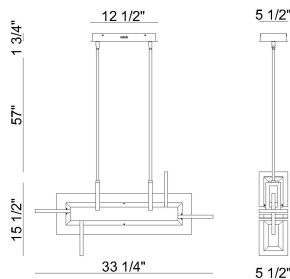

Inizio, INIZIO, CHANDELIER S

PRODUCT DETAILS

No.	:	45718-014
Product Color	:	Gold
Product Material	:	Aluminum
Shade / Accent Colour	:	Frosted white
Shade / Accent Material	:	acrylic
Length	:	33"
Width	:	5.5"
Height	:	15.5"
Overall Height	:	72.5"
Weight	:	9.9lbs

LIGHT SOURCE DETAILS

Number of Bulbs	:	1
Light Source	:	LED
Light Source Type	:	LED
Input Voltage	:	120V
Bulb Voltage	:	24V
Socket Type	:	LED
Wattage	:	46W
Total Wattage	:	46W
Delivered Lumens	:	2086lm
Kelvin	:	3000K
CRI	:	90
Bulb Included	:	Yes
Dimmable	:	Yes

OPTIONS AVAILABLE

ITEM NO.	FINISH	SHADE
45718-014	Gold	Frosted white
45718-022	Black	Frosted white

TECHNICAL DETAILS

Light Direction	:	Up and Down
Hanging Support Type	:	ROD
Rods Included	:	Yes
Canopy / Backplate Length	:	12.5"
Canopy / Backplate Height	:	1.5"
Canopy / Backplate Width	:	5.5"
Location	:	Dry