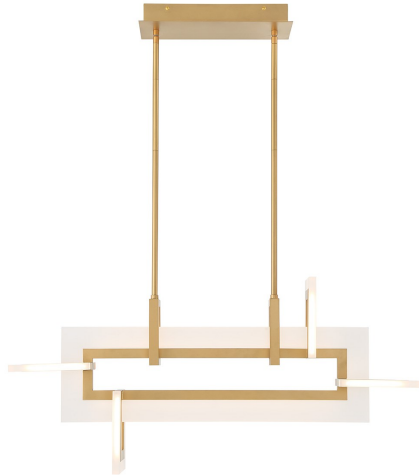

Inizio, INIZIO, CHANDELIER S

PRODUCT DETAILS

No.	:	45718-014
Product Color	:	Gold
Product Material	:	Aluminum
Shade / Accent Colour	:	Frosted white
Shade / Accent Material	:	acrylic
Length	:	33"
Width	:	5.5"
Height	:	15.5"
Overall Height	:	72.5"
Weight	:	9.9lbs

LIGHT SOURCE DETAILS

Number of Bulbs	:	1
Light Source	:	LED
Light Source Type	:	LED
Input Voltage	:	120V
Bulb Voltage	:	24V
Socket Type	:	LED
Wattage	:	46W
Total Wattage	:	46W
Delivered Lumens	:	2086lm
Kelvin	:	3000K
CRI	:	90
Bulb Included	:	Yes
Dimmable	:	Yes

OPTIONS AVAILABLE

ITEM NO.	FINISH	SHADE
45718-014	Gold	Frosted white
45718-022	Black	Frosted white

TECHNICAL DETAILS

Light Direction	:	Up and Down
Hanging Support Type	:	ROD
Rods Included	:	Yes
Canopy / Backplate Length	:	12.5"
Canopy / Backplate Height	:	1.5"
Canopy / Backplate Width	:	5.5"
Location	:	Dry