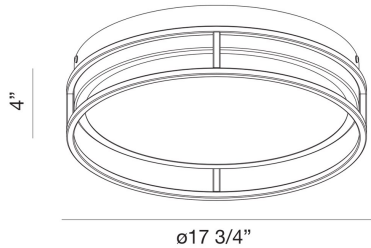

GRAFICE, LG LED FLUSHMOUNT

PRODUCT DETAILS

No.	:	39408-013
Product Color	:	BLACK
Shade / Accent Colour	:	GOLD
Diameter	:	17.75"
Height	:	4"
Weight	:	9.5lbs

LIGHT SOURCE DETAILS

Light Source Type	:	INTEGRATED LED
Input Voltage	:	120V
Bulb Voltage	:	DC 36V
Socket Type	:	LED
Total Wattage	:	30W
Delivered Lumens	:	1400lm
Kelvin	:	3000K
CRI	:	90
Dimmable	:	Yes

OPTIONS AVAILABLE

ITEM NO.	FINISH	SHADE
39408-013	BLACK	GOLD
39408-020	BLACK	CHROME

TECHNICAL DETAILS

Canopy / Backplate Height	:	2.5"
Canopy / Backplate Dia.	:	17"

PROJECT INFORMATION

Job Name: Date: Type: