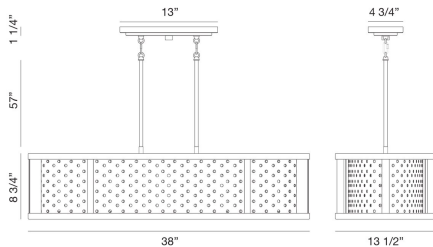

### PRODUCT DETAILS

No.	:	39417-022
Product Color	:	GOLD
Shade / Accent Colour	:	GOLD
Length	:	38"
Width	:	13.5"
Height	:	9"
Weight	:	32lbs

### TECHNICAL DETAILS

Hanging Support Type	:	ROD
Hanging Support Length	:	57"
Canopy / Backplate Length	:	13"
Canopy / Backplate Height	:	1.25"
Canopy / Backplate Width	:	4.75"