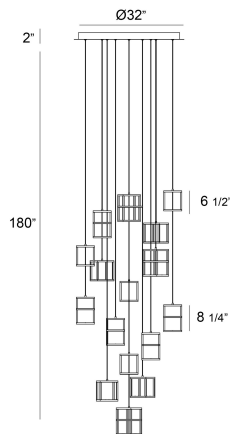

FERRO, 16 LIGHT LED CHANDELIER

PRODUCT DETAILS

No.	:	38259-023
Product Color	:	BLACK
Product Material	:	METAL
Shade / Accent Material	:	~
Diameter	:	32"
Height	:	8.25"
Overall Height	:	180"
Weight	:	66.1lbs

LIGHT SOURCE DETAILS

Light Source Type	:	INTEGRATED LED
Input Voltage	:	120V
Bulb Voltage	:	24V
Socket Type	:	LED
Total Wattage	:	88W
Delivered Lumens	:	1750lm
Kelvin	:	3000K
CRI	:	90
Dimmable	:	Yes

OPTIONS AVAILABLE

ITEM NO.	FINISH	SHADE
38259-012	GOLD	
38259-023	BLACK	

TECHNICAL DETAILS

Hanging Support Type	:	WIRE
Hanging Support Length	:	180"
Canopy / Backplate Height	:	2"
Canopy / Backplate Dia.	:	32"
Location	:	DRY
Approval	:	
Title 24	:	Yes