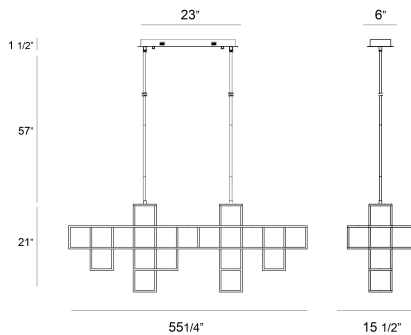

### PRODUCT DETAILS

No.	:	38257-021
Product Color	:	BLACK
Product Material	:	METAL
Shade / Accent Material	:	~
Length	:	55.25"
Width	:	15.5"
Height	:	21"
Overall Height	:	78"
Weight	:	33.7lbs

### TECHNICAL DETAILS

Hanging Support Type	:	ROD
Hanging Support Length	:	57"
Rods Included	:	3"+6"+12"+18"+18"
Canopy / Backplate Length	:	23"
Canopy / Backplate Height	:	1.75"
Canopy / Backplate Width	:	6"
Location	:	DRY
Approval	:	
Title 24	:	Yes