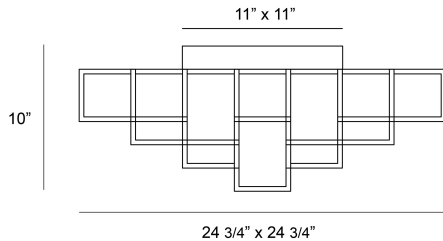

FERRO, 13 LIGHT LED FLUSHMOUNT

PRODUCT DETAILS

No.	:	38261-026
Product Color	:	BLACK
Product Material	:	METAL
Shade / Accent Material	:	~
Length	:	24.75"
Width	:	24.75"
Height	:	10"
Weight	:	19.6lbs

LIGHT SOURCE DETAILS

Light Source Type	:	INTEGRATED LED
Input Voltage	:	120V
Bulb Voltage	:	24V
Socket Type	:	LED
Total Wattage	:	51W
Delivered Lumens	:	890lm
Kelvin	:	3000K
CRI	:	90
Dimmable	:	Yes

OPTIONS AVAILABLE

ITEM NO.	FINISH	SHADE
38261-015	GOLD	
38261-026	BLACK	

TECHNICAL DETAILS

Canopy / Backplate Length	:	11"
Canopy / Backplate Height	:	1.5"
Canopy / Backplate Width	:	11"
Location	:	DRY
Approval	:	
Title 24	:	Yes

PROJECT INFORMATION

 Job Name: Date: Type:

 Comments: