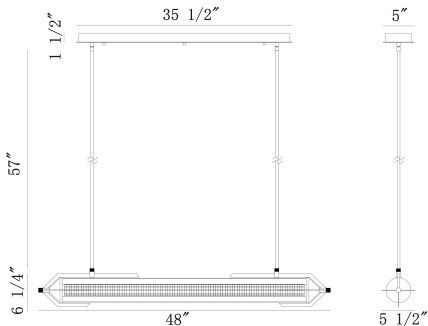

Espada, ESPADA,CHANDELIER

PRODUCT DETAILS

No.	:	45715-025
Product Color	:	Gold
Product Material	:	Iron
Shade / Accent Colour	:	clear
Shade / Accent Material	:	Alu+glass
Length	:	48"
Width	:	5.25"
Height	:	65.75"
Overall Height	:	65.75"
Weight	:	25lbs

OPTIONS AVAILABLE

ITEM NO.	FINISH	SHADE
45715-013	Polished Nickel	clear
45715-025	Gold	clear

TECHNICAL DETAILS

Light Direction	:	Up and Down
Hanging Support Type	:	ROD
Hanging Support Length	:	57"
Rods Included	:	Yes
Location	:	Dry