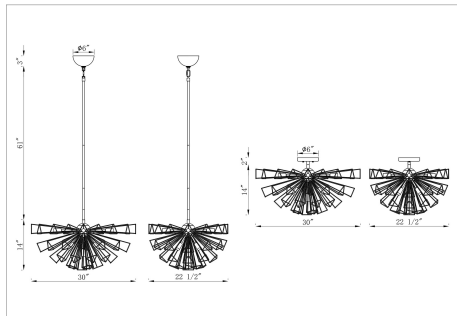

DENDELIO, 9-LIGHT 30IN CHANDELIER

OPTIONS AVAILABLE

ITEM NO.	FINISH	SHADE
46762-016	MATTE BLACK	
46762-023	MATTE GOLD	

PRODUCT DETAILS

No.	:	46762-016
Product Color	:	MATTE BLACK
Shade / Accent Material	:	STEEL
Length	:	30"
Width	:	22.5"
Height	:	14"
Weight	:	13.8LBS
Shade Height	:	16.75"
Shade Diameter	:	4"

LIGHT SOURCE DETAILS

Number of Bulbs	:	9
Light Source Type	:	E12
Bulb Voltage	:	120V
Socket Type	:	E12
Wattage	:	40W
Total Wattage	:	360W
Bulb Included	:	NO
Dimmable	:	YES

TECHNICAL DETAILS

Hanging Support Type	:	ROD
Canopy / Backplate Length	:	6"
Canopy / Backplate Height	:	3"
Canopy / Backplate Width	:	6"
Canopy / Backplate Dia.	:	6"
IP Rating	:	IP44
Location	:	DRY
Beam Angle	:	360