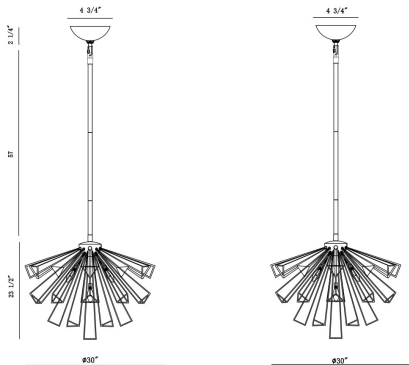

DENDELIO, 13-LIGHT CHANDELIER

 BARBARA OWENS
 DESIGN

PRODUCT DETAILS

No.	:	43863-013
Product Color	:	BLACK
Diameter	:	30"
Height	:	23.5"

LIGHT SOURCE DETAILS

Number of Bulbs	:	13
Light Source	:	Incandescent
Light Source Type	:	B10
Input Voltage	:	120V
Bulb Voltage	:	120V
Socket Type	:	E12
Wattage	:	40W
Total Wattage	:	520W
Bulb Included	:	No
Dimmable	:	Yes

OPTIONS AVAILABLE

ITEM NO.	FINISH	SHADE
43863-013	BLACK	
43863-027	GOLD	

TECHNICAL DETAILS

Hanging Support Type	:	ROD
Hanging Support Length	:	57"
Canopy / Backplate Height	:	2.25"
Canopy / Backplate Dia.	:	4.75"
Location	:	DRY