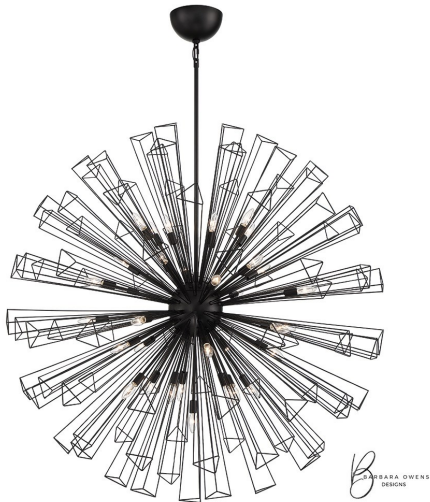

## DENDELIO, 35-LIGHT CHANDELIER

### PRODUCT DETAILS

No.	:	43865-017
Product Color	:	BLACK
Diameter	:	53.5"
Height	:	53.5"
Weight	:	51lbs

### LIGHT SOURCE DETAILS

Number of Bulbs	:	35
Light Source	:	Incandescent
Light Source Type	:	B10
Input Voltage	:	120V
Bulb Voltage	:	120V
Socket Type	:	E12
Wattage	:	40W
Total Wattage	:	1400W
Bulb Included	:	No
Dimmable	:	Yes

### TECHNICAL DETAILS

Hanging Support Type	:	ROD
Hanging Support Length	:	120"
Canopy / Backplate Height	:	4"
Canopy / Backplate Dia.	:	8"
Location	:	DRY