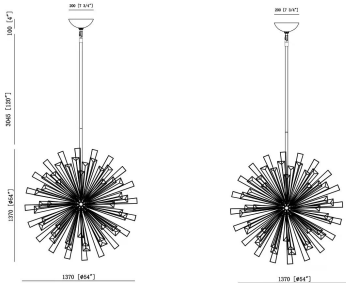

### PRODUCT DETAILS

No.	:	43865-017
Product Color	:	BLACK
Diameter	:	53.5"
Height	:	53.5"
Weight	:	51lbs

### LIGHT SOURCE DETAILS

Number of Bulbs	:	35
Light Source	:	Incandescent
Light Source Type	:	B10
Input Voltage	:	120V
Bulb Voltage	:	120V
Socket Type	:	E12
Wattage	:	40W
Total Wattage	:	1400W
Bulb Included	:	No
Dimmable	:	Yes

### TECHNICAL DETAILS

Hanging Support Type	:	ROD
Hanging Support Length	:	120"
Canopy / Backplate Height	:	4"
Canopy / Backplate Dia.	:	8"
Location	:	DRY