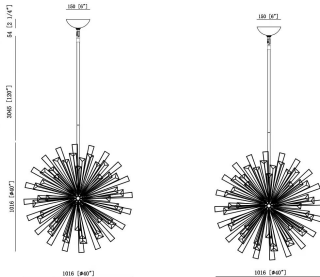

DENDELIO, 29-LIGHT CHANDELIER

PRODUCT DETAILS

No.	:	43864-010
Product Color	:	BLACK
Diameter	:	40.5"
Height	:	40.5"

LIGHT SOURCE DETAILS

Number of Bulbs	:	29
Light Source	:	Incandescent
Light Source Type	:	B10
Input Voltage	:	120V
Bulb Voltage	:	120V
Socket Type	:	E12
Wattage	:	40W
Total Wattage	:	1160W
Bulb Included	:	No
Dimmable	:	Yes

OPTIONS AVAILABLE

ITEM NO.	FINISH	SHADE
43864-010	BLACK	
43864-024	GOLD	

TECHNICAL DETAILS

Hanging Support Type	:	ROD
Hanging Support Length	:	120"
Canopy / Backplate Height	:	3"
Canopy / Backplate Dia.	:	6"
Location	:	DRY