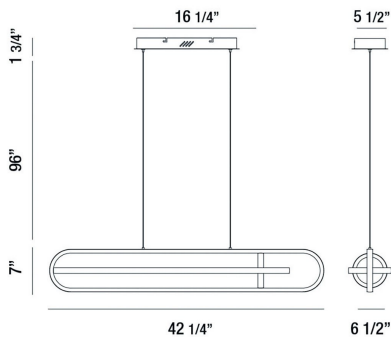

## DEMARK, 42" LINEAR CHANDELIER

### PRODUCT DETAILS

No.	:	37039-011
Product Color	:	MATTE BLACK
Product Material	:	METAL
Shade / Accent Material	:	ACRYLIC
Length	:	42.25"
Width	:	6.5"
Height	:	7"
Overall Height	:	104.75"
Weight	:	6.6lbs

### TECHNICAL DETAILS

Hanging Support Type	:	WIRE
Hanging Support Length	:	96"
Canopy / Backplate Length	:	16.25"
Canopy / Backplate Height	:	1.75"
Canopy / Backplate Width	:	5.5"
Location	:	DRY
Approval	:	
Title 24	:	Yes