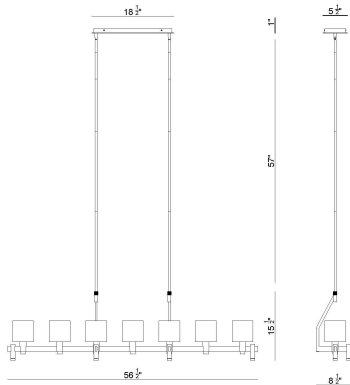

DECATO, DECATO, 7LT CHANDELIER

PRODUCT DETAILS

No.	:	45653-018
Product Color	:	Gold
Product Material	:	Iron
Shade / Accent Colour	:	Smoke
Shade / Accent Material	:	Glass
Length	:	56.25"
Width	:	8.5"
Height	:	15.5"
Overall Height	:	72.5"
Weight	:	20.5lbs

LIGHT SOURCE DETAILS

Number of Bulbs	:	7
Light Source	:	Incandescent
Light Source Type	:	B10
Input Voltage	:	120V
Bulb Voltage	:	120V
Socket Type	:	E12
Wattage	:	40W
Total Wattage	:	280W
Bulb Included	:	No
Dimmable	:	No

OPTIONS AVAILABLE

ITEM NO.	FINISH	SHADE
45653-018	Gold	Smoke

TECHNICAL DETAILS

Light Direction	:	Up
Hanging Support Type	:	ROD
Hanging Support Length	:	57"
Rods Included	:	Yes
Canopy / Backplate Length	:	18"
Canopy / Backplate Height	:	1"
Canopy / Backplate Width	:	5.5"
Location	:	Dry