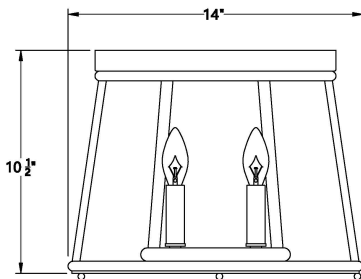

DAULLE, 4 LIGHT FLUSHMOUNT

PRODUCT DETAILS

No.	:	42724-018
Product Color	:	SATIN BLACK
Product Material	:	POWDER COATING OVER GALVANIZED STEEL
Shade / Accent Colour	:	CLEAR GLASS
Shade / Accent Material	:	GLASS
Diameter	:	14"
Height	:	10.5"

ITEM NO.	FINISH	SHADE
42724-018	SATIN BLACK	CLEAR GLASS

TECHNICAL DETAILS

Canopy / Backplate Width	:	11.5"
Location	:	DAMP
Approval	:	

42724

PROJECT INFORMATION

Job Name: Date: Type:

Comments: