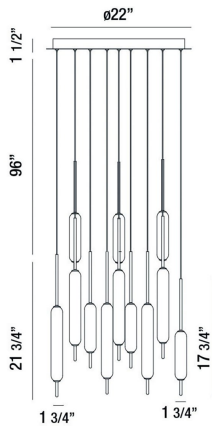

CUMBERLAND, 22" ROUND CHANDELIER

OPTIONS AVAILABLE

ITEM NO.	FINISH	SHADE
37235-024	BLACK	WHITE
37235-031	MIXED	WHITE
37235-043	SATIN NICKEL	WHITE

PRODUCT DETAILS

No.	:	37235-024
Product Color	:	BLACK
Product Material	:	METAL
Shade / Accent Colour	:	WHITE
Shade / Accent Material	:	GLASS
Diameter	:	22"
Height	:	21.75"
Overall Height	:	119.25"
Weight	:	23.1lbs

LIGHT SOURCE DETAILS

Light Source Type	:	INTEGRATED LED
Input Voltage	:	120V
Bulb Voltage	:	120V
Socket Type	:	LED
Total Wattage	:	120W
Delivered Lumens	:	7200lm
Kelvin	:	3000K
CRI	:	90+
Dimmable	:	Yes

TECHNICAL DETAILS

Hanging Support Type	:	WIRE
Hanging Support Length	:	96"
Canopy / Backplate Height	:	1.5"
Canopy / Backplate Dia.	:	22"
Location	:	DRY
Approval	:	
Title 24	:	Yes

PROJECT INFORMATION

 Job Name: Date: Type: