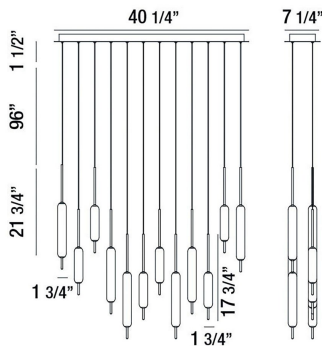

CUMBERLAND, 40" LINEAR CHANDELIER

OPTIONS AVAILABLE

ITEM NO.	FINISH	SHADE
37236-021	BLACK	WHITE
37236-038	MIXED	WHITE
37236-042	SATIN NICKEL	WHITE

PRODUCT DETAILS

No.	:	37236-038
Product Color	:	MIXED
Product Material	:	METAL
Shade / Accent Colour	:	WHITE
Shade / Accent Material	:	GLASS
Length	:	40.25"
Width	:	7.25"
Height	:	21.75"
Overall Height	:	119.25"
Weight	:	23lbs

LIGHT SOURCE DETAILS

Light Source Type	:	INTEGRATED LED
Input Voltage	:	120V
Bulb Voltage	:	120V
Socket Type	:	LED
Total Wattage	:	120W
Delivered Lumens	:	5850lm
Kelvin	:	3000K
CRI	:	90+
Dimmable	:	Yes

TECHNICAL DETAILS

Hanging Support Type	:	WIRE
Hanging Support Length	:	96"
Canopy / Backplate Length	:	40.25"
Canopy / Backplate Height	:	1.5"
Canopy / Backplate Width	:	7.25"
Location	:	DRY
Approval	:	
Title 24	:	Yes