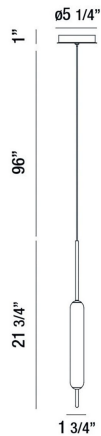

CUMBERLAND, 2" PENDANT

PRODUCT DETAILS

No.	:	37237-011
Product Color	:	BLACK
Product Material	:	METAL
Shade / Accent Colour	:	WHITE
Shade / Accent Material	:	GLASS
Diameter	:	5.25"
Height	:	21.75"
Overall Height	:	118.75"
Weight	:	1.4lbs

LIGHT SOURCE DETAILS

Light Source Type	:	INTEGRATED LED
Input Voltage	:	120V
Bulb Voltage	:	120V
Socket Type	:	LED
Total Wattage	:	10W
Delivered Lumens	:	810lm
Kelvin	:	3000K
CRI	:	90+
Dimmable	:	Yes

OPTIONS AVAILABLE

ITEM NO.	FINISH	SHADE
37237-011	BLACK	WHITE
37237-028	ANTIQUE BRASS	WHITE

TECHNICAL DETAILS

Hanging Support Type	:	WIRE
Hanging Support Length	:	96"
Canopy / Backplate Height	:	1"
Canopy / Backplate Dia.	:	5.25"
Location	:	DRY
Approval	:	
Title 24	:	Yes