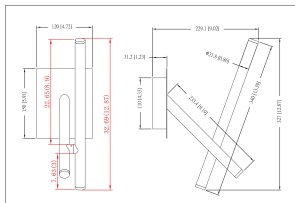

CROSSROADS, WALL MOUNT

PRODUCT DETAILS

No.	:	36252-039
Product Color	:	ANTIQUE BRASS
Product Material	:	METAL
Shade / Accent Colour	:	FROSTED
Shade / Accent Material	:	ACRYLIC
Width	:	4.75"
Height	:	12.75"
Ext	:	9"
Weight	:	1.8lbs

TECHNICAL DETAILS

Canopy / Backplate Length	:	4.75"
Canopy / Backplate Height	:	1.25"
Canopy / Backplate Width	:	5.875"
Mounting	:	Up or Down
Location	:	DRY
Approval	:	 Intertek

PROJECT INFORMATION

 Job Name: Date: Type: