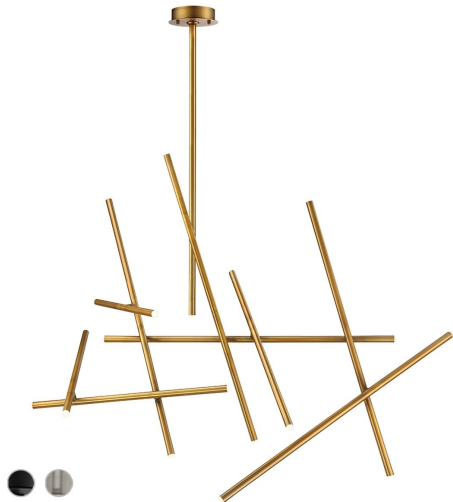

CROSSROADS, 59" CHANDELIER

PRODUCT DETAILS

No.	:	36251-032
Product Color	:	ANTIQUE BRASS
Product Material	:	METAL
Shade / Accent Colour	:	FROSTED
Shade / Accent Material	:	ACRYLIC
Length	:	59.25"
Width	:	27"
Height	:	45.5"
Overall Height	:	83"
Weight	:	17.5lbs

LIGHT SOURCE DETAILS

Light Source Type	:	INTEGRATED LED
Input Voltage	:	120V
Bulb Voltage	:	120V
Socket Type	:	LED
Total Wattage	:	18W
Delivered Lumens	:	1115lm
Kelvin	:	3000K
CRI	:	90+
Dimmable	:	Yes

OPTIONS AVAILABLE

ITEM NO.	FINISH	SHADE
36251-018	BLACK	FROSTED
36251-025	SATIN NICKEL	FROSTED
36251-032	ANTIQUE BRASS	FROSTED

TECHNICAL DETAILS

Hanging Support Type	:	ROD
Hanging Support Length	:	36"
Rods Included	:	12"+24"
Canopy / Backplate Height	:	1.5"
Canopy / Backplate Dia.	:	7.75"
Location	:	DRY
Approval	:	