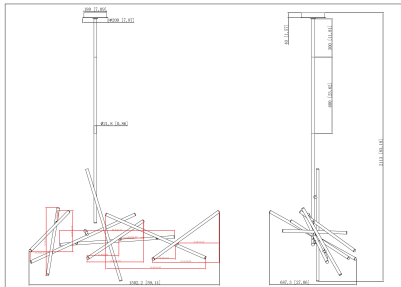

CROSSROADS, 59" CHANDELIER

PRODUCT DETAILS

No.	:	36251-032
Product Color	:	ANTIQUE BRASS
Product Material	:	METAL
Shade / Accent Colour	:	FROSTED
Shade / Accent Material	:	ACRYLIC
Length	:	59.25"
Width	:	27"
Height	:	45.5"
Overall Height	:	83"
Weight	:	17.5lbs

ITEM NO.	FINISH	SHADE
36251-018	BLACK	FROSTED
36251-025	SATIN NICKEL	FROSTED
36251-032	ANTIQUE BRASS	FROSTED

TECHNICAL DETAILS

Hanging Support Type	:	ROD
Hanging Support Length	:	36"
Rods Included	:	12"+24"
Canopy / Backplate Height	:	1.5"
Canopy / Backplate Dia.	:	7.75"
Location	:	DRY
Approval	:	