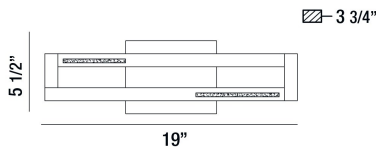

### PRODUCT DETAILS

No.	:	35730-019
Product Color	:	CHROME
Product Material	:	METAL
Shade / Accent Colour	:	CLEAR
Shade / Accent Material	:	CRYSTAL INLAY
Width	:	19"
Height	:	5.5"
Ext	:	3.75"
Weight	:	3.8lbs

### TECHNICAL DETAILS

Canopy / Backplate Length	:	1"
Canopy / Backplate Height	:	5.5"
Mounting	:	Up or Down
Location	:	DAMP
Approval	:	