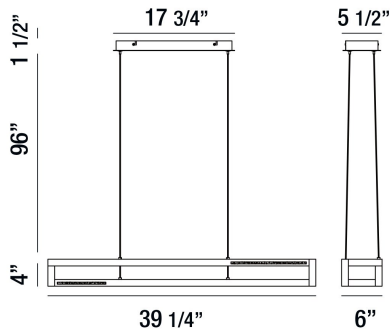

CLINTON, 39" LINEAR CHANDELIER

PRODUCT DETAILS

No.	:	35727-019
Product Color	:	CHROME
Product Material	:	METAL
Shade / Accent Colour	:	CLEAR
Shade / Accent Material	:	CRYSTAL
Length	:	39.25"
Width	:	6"
Height	:	4"
Overall Height	:	101.5"
Weight	:	9.1lbs

ITEM NO.	FINISH	SHADE
35727-019	CHROME	CLEAR

TECHNICAL DETAILS

Hanging Support Type	:	AIRCRAFT CABLE
Hanging Support Length	:	96"
Canopy / Backplate Length	:	17.75"
Canopy / Backplate Height	:	1.5"
Canopy / Backplate Width	:	5.5"
Location	:	DRY
Approval	:	