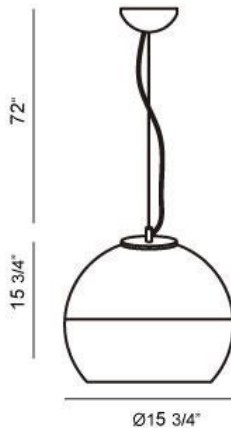

CHROMOS, 16" ROUND PENDANT

PRODUCT DETAILS

No.	:	20455-019
Product Color	:	CHROME
Product Material	:	METAL/GLASS
Shade / Accent Colour	:	CHROME/CLEAR
Shade / Accent Material	:	HAND-BLOWN GLASS
Diameter	:	15.75"
Height	:	15.75"
Overall Height	:	89.75"
Weight	:	6.3lbs

LIGHT SOURCE DETAILS

Number of Bulbs	:	1
Light Source	:	Incandescent
Light Source Type	:	A19
Input Voltage	:	120V
Bulb Voltage	:	120V
Socket Type	:	E26
Wattage	:	60W
Total Wattage	:	60W
Bulb Included	:	No
Dimmable	:	Yes

OPTIONS AVAILABLE

ITEM NO.	FINISH	SHADE
20455-019	CHROME	CHROME/CLEAR

TECHNICAL DETAILS

Light Direction	:	Down
Hanging Support Type	:	AIRCRAFT CABLE
Hanging Support Length	:	72"
Canopy / Backplate Height	:	2"
Canopy / Backplate Dia.	:	4.75"
Adjustable Lamp Head	:	No
Approval	:	