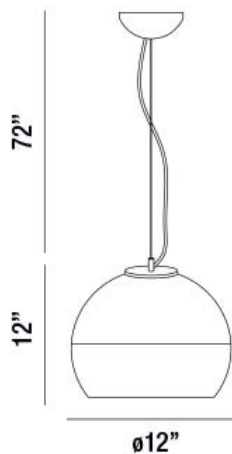

CHROMOS, 12" ROUND PENDANT

PRODUCT DETAILS

No.	:	20454-012
Product Color	:	CHROME
Product Material	:	METAL/GLASS
Shade / Accent Colour	:	CHROME/CLEAR
Shade / Accent Material	:	HAND-BLOWN GLASS
Diameter	:	12"
Height	:	12"
Overall Height	:	86"
Weight	:	3lbs

LIGHT SOURCE DETAILS

Number of Bulbs	:	1
Light Source	:	Incandescent
Light Source Type	:	A19
Input Voltage	:	120V
Bulb Voltage	:	120V
Socket Type	:	E26
Wattage	:	60W
Total Wattage	:	60W
Bulb Included	:	No
Dimmable	:	Yes

OPTIONS AVAILABLE

ITEM NO.	FINISH	SHADE
20454-012	CHROME	CHROME/CLEAR

TECHNICAL DETAILS

Light Direction	:	Down
Hanging Support Type	:	AIRCRAFT CABLE
Hanging Support Length	:	72"
Canopy / Backplate Height	:	2"
Canopy / Backplate Dia.	:	4.75"
Adjustable Lamp Head	:	No
Approval	:	