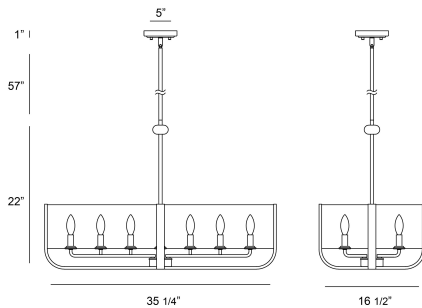

CAMPISI, 8 LIGHT OVAL CHANDELIER

PRODUCT DETAILS

No.	:	38157-011
Product Color	:	BRASS
Product Material	:	METAL
Shade / Accent Colour	:	CLEAR GLASS
Shade / Accent Material	:	GLASS
Length	:	35"
Width	:	16"
Height	:	22.5"
Overall Height	:	80"
Weight	:	14.5lbs

LIGHT SOURCE DETAILS

Number of Bulbs	:	8
Light Source Type	:	B10
Input Voltage	:	120V
Bulb Voltage	:	120V
Socket Type	:	E12
Wattage	:	60W
Total Wattage	:	480W
Bulb Included	:	No
Dimmable	:	No

OPTIONS AVAILABLE

ITEM NO.	FINISH	SHADE
38157-011	BRASS	CLEAR GLASS
38157-028	CHROME	CLEAR GLASS
38157-035	BLACK	CLEAR GLASS

TECHNICAL DETAILS

Hanging Support Type	:	ROD
Hanging Support Length	:	57"
Rods Included	:	3"+6"+12"+18"+18"
Canopy / Backplate Height	:	1"
Canopy / Backplate Dia.	:	5"
Location	:	DRY
Approval	:	