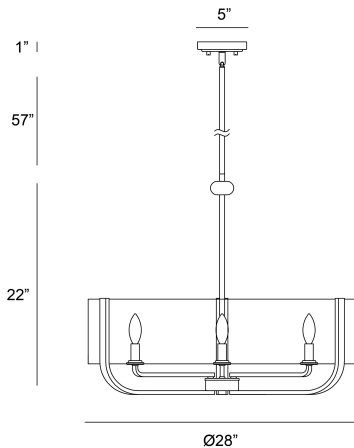

CAMPISI, 6 LIGHT CHANDELIER

PRODUCT DETAILS

No.	:	38155-017
Product Color	:	BRASS
Product Material	:	METAL
Shade / Accent Colour	:	CLEAR GLASS
Shade / Accent Material	:	GLASS
Diameter	:	28"
Height	:	22.5"
Overall Height	:	80"
Weight	:	13.6lbs

LIGHT SOURCE DETAILS

Number of Bulbs	:	6
Light Source Type	:	B10
Input Voltage	:	120V
Bulb Voltage	:	120V
Socket Type	:	E12
Wattage	:	60W
Total Wattage	:	360W
Bulb Included	:	No
Dimmable	:	No

OPTIONS AVAILABLE

ITEM NO.	FINISH	SHADE
38155-017	BRASS	CLEAR GLASS
38155-024	CHROME	CLEAR GLASS
38155-031	BLACK	CLEAR GLASS

TECHNICAL DETAILS

Hanging Support Type	:	ROD
Hanging Support Length	:	57"
Rods Included	:	3"+6"+12"+18"+18"
Canopy / Backplate Height	:	1"
Canopy / Backplate Dia.	:	5"
Location	:	DRY
Approval	:	