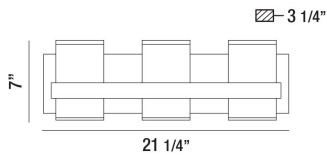

CAMBRIDGE, 21" VANITY LIGHT

PRODUCT DETAILS

No.	:	35655-015
Product Color	:	CHROME
Product Material	:	METAL
Shade / Accent Colour	:	FROSTED
Shade / Accent Material	:	ACRYLIC
Width	:	21.25"
Height	:	7"
Ext	:	3.25"
Weight	:	6.7lbs

ITEM NO.	FINISH	SHADE
35655-015	CHROME	FROSTED

TECHNICAL DETAILS

Canopy / Backplate Length	:	20.75"
Canopy / Backplate Height	:	1.25"
Canopy / Backplate Width	:	4.5"
Mounting	:	Up or Down
Location	:	DAMP
Approval	:	