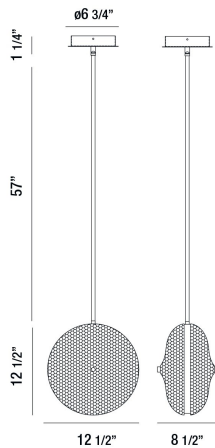

### PRODUCT DETAILS

No.	:	35914-051
Product Color	:	CHROME
Product Material	:	METAL
Shade / Accent Colour	:	ORANGE
Shade / Accent Material	:	HONEYCOMB GLASS
Length	:	12.5"
Width	:	8.5"
Height	:	70.75"
Weight	:	14.1lbs

### TECHNICAL DETAILS

Hanging Support Type	:	ROD
Hanging Support Length	:	57"
Rods Included	:	3"+6"+12"+18"+18"
Canopy / Backplate Height	:	1.25"
Canopy / Backplate Dia.	:	6.75"
Location	:	DRY
Approval	:	