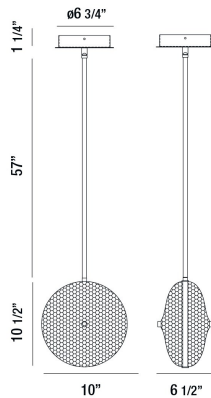

CALEDONIA, 10" ROUND PENDANT

PRODUCT DETAILS

No.	:	35913-054
Product Color	:	CHROME
Product Material	:	METAL
Shade / Accent Colour	:	ORANGE
Shade / Accent Material	:	HONEYCOMB GLASS
Length	:	10"
Width	:	6.5"
Height	:	68.25"
Weight	:	10.5lbs

LIGHT SOURCE DETAILS

Light Source Type	:	INTEGRATED LED
Input Voltage	:	120V
Bulb Voltage	:	120V
Socket Type	:	LED
Total Wattage	:	10W
Initial Lumens	:	800lm
Kelvin	:	4000K
CRI	:	80+
Dimmable	:	Yes

OPTIONS AVAILABLE

ITEM NO.	FINISH	SHADE
35913-016	CHROME	CLEAR
35913-023	CHROME	PINK
35913-030	CHROME	BLUE
35913-047	CHROME	YELLOW
35913-054	CHROME	ORANGE

TECHNICAL DETAILS

Hanging Support Type	:	ROD
Hanging Support Length	:	57"
Rods Included	:	3"+6"+12"+18"+18"
Canopy / Backplate Height	:	1.25"
Canopy / Backplate Dia.	:	6.75"
Location	:	DRY
Approval	:	