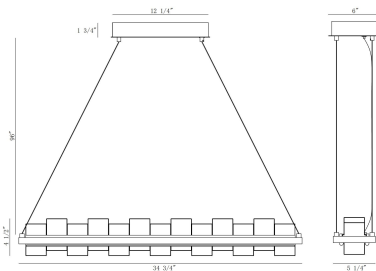

Bruco, BRUCO, ISLAND CHANDELIER

PRODUCT DETAILS

No.	:	45717-017
Product Color	:	BLK
Product Material	:	Iron
Shade / Accent Colour	:	clear
Shade / Accent Material	:	Alu+K9 crystal
Length	:	34.75"
Width	:	5.25"
Height	:	4.5"
Overall Height	:	100"
Weight	:	41.3lbs
Shade Length	:	3"
Shade Width	:	2.5"
Shade Height	:	4"

OPTIONS AVAILABLE

ITEM NO.	FINISH	SHADE
45717-017	BLK	clear
45717-024	Gold	clear

TECHNICAL DETAILS

Light Direction	:	Up and Down
Hanging Support Type	:	AIRCRAFT CABLE
Hanging Support Length	:	96"
Rods Included	:	No
Canopy / Backplate Length	:	12.25"
Canopy / Backplate Height	:	1.75"
Canopy / Backplate Width	:	6"
Location	:	Dry