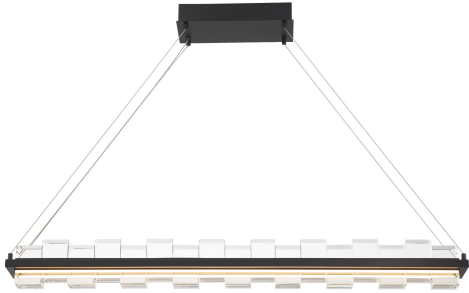

BRUCO, 45IN INTEGRATED LED LINEAR CHANDELIER

PRODUCT DETAILS

No.	:	46803-016
Product Color	:	MATTE BLACK
Product Material	:	METAL
Shade / Accent Colour	:	CLEAR
Shade / Accent Material	:	GLASS
Length	:	45.25"
Width	:	5.5"
Height	:	4.5"
Overall Height	:	99"
Weight	:	53.9LBS
Shade Length	:	2.5"
Shade Width	:	2.5"
Shade Height	:	4.75"
Shade Diameter	:	4.5"

LIGHT SOURCE DETAILS

Number of Bulbs	:	2
Light Source	:	LED
Light Source Type	:	LED / INTEGRATED LED
Bulb Voltage	:	120V
Socket Type	:	INTEGRATED
Wattage	:	40W
Total Wattage	:	80W
Delivered Lumens	:	1953LM
Kelvin	:	3000K
CRI	:	90
Bulb Included	:	YES
Dimmable	:	YES

OPTIONS AVAILABLE

ITEM NO.	FINISH	SHADE
46803-016	MATTE BLACK	CLEAR
46803-023	GOLD	CLEAR

TECHNICAL DETAILS

Hanging Support Type	:	AIRCRAFT CABLE
Canopy / Backplate Length	:	12.25"
Canopy / Backplate Height	:	2"
Canopy / Backplate Width	:	6"
IP Rating	:	IP22
Location	:	DRY
Beam Angle	:	360