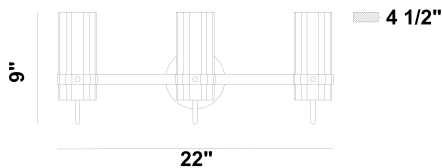

### PRODUCT DETAILS

No.	:	45463-013
Product Color	:	Brass
Product Material	:	Iron
Shade / Accent Colour	:	Clear
Shade / Accent Material	:	Glass
Width	:	22"
Height	:	9"
Ext	:	4.5"
Weight	:	4.6lbs
Shade Width	:	2.99"
Shade Height	:	7.01"

### TECHNICAL DETAILS

Canopy / Backplate Height	:	0.75"
Canopy / Backplate Dia.	:	4.5"
Location	:	Damp