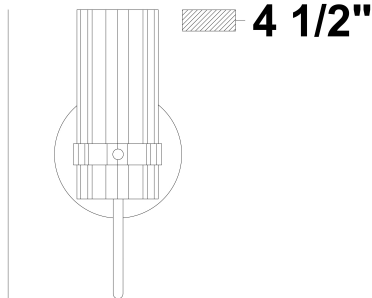

### PRODUCT DETAILS

No.	:	45461-019
Product Color	:	Brass
Product Material	:	Iron
Shade / Accent Colour	:	Clear
Shade / Accent Material	:	Glass
Width	:	4.75"
Height	:	10.5"
Ext	:	4.5"
Weight	:	1.8lbs
Shade Width	:	2.99"
Shade Height	:	7.01"

### LIGHT SOURCE DETAILS

Number of Bulbs	:	1
Light Source Type	:	B10
Input Voltage	:	120V
Bulb Voltage	:	120V
Socket Type	:	E12
Wattage	:	60W
Total Wattage	:	60W
Bulb Included	:	No
Dimmable	:	No

### TECHNICAL DETAILS

Canopy / Backplate Height	:	0.75"
Canopy / Backplate Dia.	:	4.5"
Location	:	Damp

10 1/2"

4 3/4"