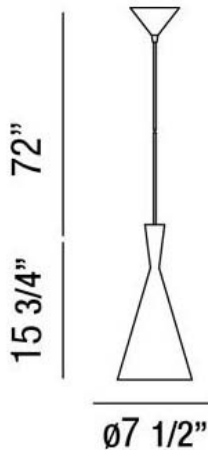

### PRODUCT DETAILS

No.	:	20437-015
Product Color	:	BLACK
Product Material	:	ALUMINUM
Shade / Accent Colour	:	BLACK/BRASS
Shade / Accent Material	:	METAL
Diameter	:	7.5"
Height	:	15.75"
Overall Height	:	90.75"
Weight	:	1.4lbs

### TECHNICAL DETAILS

Light Direction	:	Down
Hanging Support Type	:	WIRE
Hanging Support Length	:	72"
Canopy / Backplate Height	:	3"
Canopy / Backplate Dia.	:	4.75"
Adjustable Lamp Head	:	No
Approval	:	