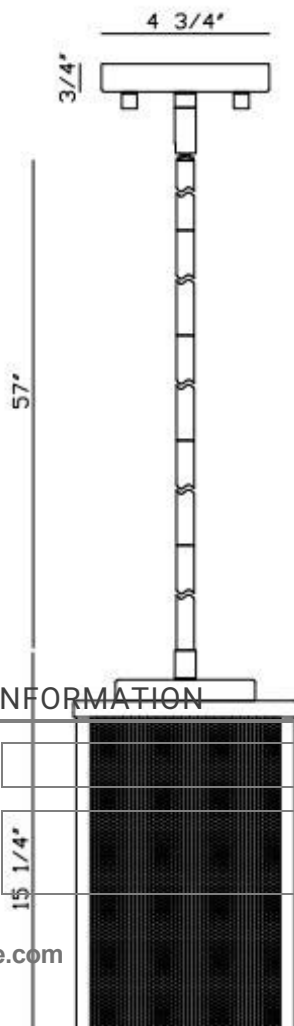

BRAMA, LED OUTDOOR PENDANT

PRODUCT DETAILS

No.	:	42718-017
Product Color	:	BLACK + GOLD
Product Material	:	IRON + ALUMINUM
Shade / Accent Colour	:	WHITE PC
Shade / Accent Material	:	PC
Length	:	6.25"
Width	:	6.25"
Height	:	15.25"

LIGHT SOURCE DETAILS

Light Source Type	:	INTEGRATED LED
Input Voltage	:	120V
Bulb Voltage	:	120V
Socket Type	:	LED
Total Wattage	:	23W
Initial Lumens	:	190lm
Kelvin	:	3000K
CRI	:	90
Dimmable	:	Yes

OPTIONS AVAILABLE

ITEM NO.	FINISH	SHADE
42718-017	BLACK + GOLD	WHITE PC

TECHNICAL DETAILS

Hanging Support Length	:	57"
Canopy / Backplate Length	:	4.75"
Canopy / Backplate Width	:	4.75"
Driver	:	ES
Location	:	WET
Approval	:	

PROJECT INFORMATION

Job Name: Date: Type:

Comments:

6 1/4"x6 1/4"