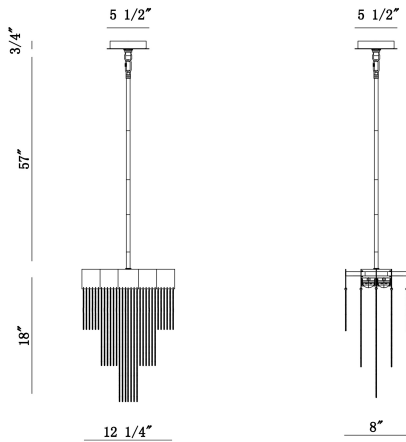

BLOOMFIELD, 2-LIGHT MINI PENDANT

PRODUCT DETAILS

No.	:	44370-015
Product Color	:	BLACK
Length	:	12.25"
Width	:	8"
Height	:	18"

LIGHT SOURCE DETAILS

Light Source Type	:	INTEGRATED LED
Input Voltage	:	120V
Bulb Voltage	:	120V
Socket Type	:	LED
Total Wattage	:	10W
Delivered Lumens	:	210lm
Kelvin	:	3000K
CRI	:	80+
Dimmable	:	Yes

OPTIONS AVAILABLE

ITEM NO.	FINISH	SHADE
44370-015	BLACK	
44370-022	GOLD	

TECHNICAL DETAILS

Hanging Support Type	:	ROD
Hanging Support Length	:	72"
Canopy / Backplate Length	:	5.5"
Canopy / Backplate Height	:	0.75"
Canopy / Backplate Width	:	5.5"
Location	:	DRY