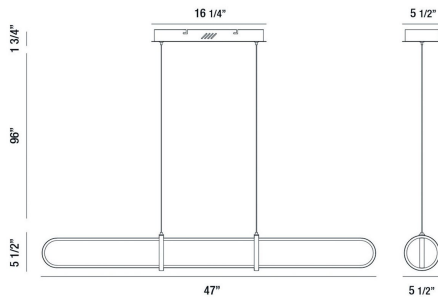

BERKLEY, 47" LINEAR CHANDELIER

PRODUCT DETAILS

No.	:	37037-017
Product Color	:	MATTE BLACK
Product Material	:	METAL
Shade / Accent Material	:	ACRYLIC
Length	:	47"
Width	:	5.5"
Height	:	5.5"
Overall Height	:	103.25"
Weight	:	5.1lbs

ITEM NO.	FINISH	SHADE
37037-017	MATTE BLACK	
37037-024	SATIN GOLD	

TECHNICAL DETAILS

Hanging Support Type	:	WIRE
Hanging Support Length	:	96"
Canopy / Backplate Length	:	16.25"
Canopy / Backplate Height	:	1.75"
Canopy / Backplate Width	:	5.5"
Location	:	DRY
Approval	:	
Title 24	:	Yes