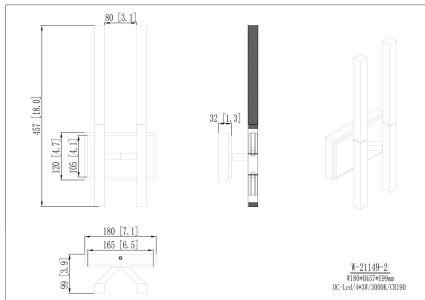

Benicio, BENICIO, CRYSTAL 2LT VTY

PRODUCT DETAILS

No.	:	46426-017
Product Color	:	Matt black
Product Material	:	steel+aluminum
Shade / Accent Colour	:	Clear
Shade / Accent Material	:	Crystal
Width	:	4.75"
Height	:	18"
Ext	:	3.5"
Weight	:	4.3lbs
Shade Length	:	0.98"
Shade Width	:	0.98"
Shade Height	:	9.8"

OPTIONS AVAILABLE

ITEM NO.	FINISH	SHADE
46426-017	Matt black	Clear
46426-024	Polished nickel	Clear
46426-031	Brushed gold	Clear

TECHNICAL DETAILS

Canopy / Backplate Height	:	1.25"
Canopy / Backplate Width	:	4.75"
Location	:	Damp