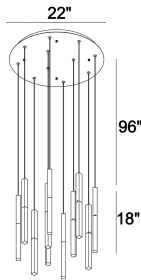

BENICIO, 11-LIGHT 22IN INTEGRATED LED CHANDELIER

OPTIONS AVAILABLE

ITEM NO.	FINISH	SHADE
46477-019	MATTE BLACK	CLEAR
46477-026	POLISHED NICKEL	CLEAR
46477-033	GOLD-BLACK MIX	CLEAR

PRODUCT DETAILS

No.	:	46477-033
Product Color	:	GOLD-BLACK MIX
Product Material	:	METAL
Shade / Accent Colour	:	CLEAR
Shade / Accent Material	:	GLASS
Length	:	22"
Width	:	22"
Diameter	:	22"
Height	:	18"
Overall Height	:	96"
Weight	:	29.2LBS
Shade Length	:	1"
Shade Width	:	1"
Shade Height	:	10.25"

LIGHT SOURCE DETAILS

Number of Bulbs	:	11 / 11
Light Source	:	LED / LED
Light Source Type	:	INTEGRATED LED / LED
Input Voltage	:	/ V
Bulb Voltage	:	120 / 120V
Socket Type	:	/
Wattage	:	2.5 / 2.5W
Total Wattage	:	27 / 27W
Delivered Lumens	:	1049 / 1049LM
Kelvin	:	3000 / 3000K
CRI	:	90 / 90
Bulb Included	:	YES / YES
Dimmable	:	YES / YES

TECHNICAL DETAILS

Light Direction	:	DOWN
Hanging Support Type	:	AIRCRAFT CABLE
Canopy / Backplate Height	:	1.5"
Canopy / Backplate Dia.	:	22"
IP Rating	:	IP44
Location	:	DRY
Beam Angle	:	360

PROJECT INFORMATION