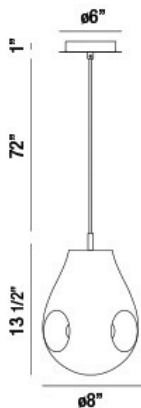

BENALTO, 8" ROUND PENDANT

PRODUCT DETAILS

No.	:	34288-023
Product Color	:	CHROME
Product Material	:	METAL
Shade / Accent Colour	:	CHROME
Shade / Accent Material	:	HAND-BLOWN GLASS
Diameter	:	8"
Height	:	13.5"
Overall Height	:	86.5"
Weight	:	2.2lbs

LIGHT SOURCE DETAILS

Number of Bulbs	:	1
Light Source	:	Incandescent
Light Source Type	:	A19
Input Voltage	:	120V
Bulb Voltage	:	120V
Socket Type	:	E26
Wattage	:	60W
Total Wattage	:	60W
Bulb Included	:	No
Dimmable	:	Yes

OPTIONS AVAILABLE

ITEM NO.	FINISH	SHADE
34288-016	CHROME	AMBER
34288-023	CHROME	CHROME
34288-030	CHROME	GOLD

TECHNICAL DETAILS

Hanging Support Type	:	WIRE
Hanging Support Length	:	72"
Canopy / Backplate Height	:	1"
Canopy / Backplate Dia.	:	6"
Location	:	DRY
Approval	:	