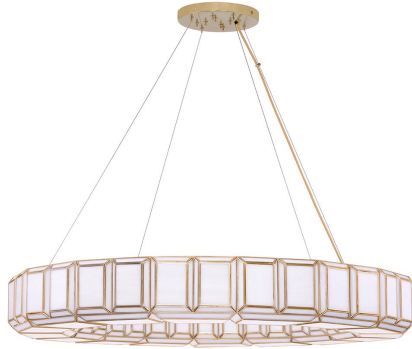

Belmont, Belmont, 16-Light 48 in Chandelier

PRODUCT DETAILS

No.	:	46470-010
Product Color	:	Antique Brass
Product Material	:	Brass, Iron & Glass
Length	:	48"
Width	:	48"
Diameter	:	48"
Height	:	7"
Overall Height	:	188"
Weight	:	52.8lbs

LIGHT SOURCE DETAILS

Number of Bulbs	:	16
Light Source	:	Incandescent
Light Source Type	:	A19
Input Voltage	:	120V
Bulb Voltage	:	120V
Socket Type	:	E26
Wattage	:	40W
Total Wattage	:	640W
Bulb Included	:	No

OPTIONS AVAILABLE

ITEM NO.	FINISH	SHADE
46470-010	Antique Brass	

TECHNICAL DETAILS

Rods Included	:	No
Canopy / Backplate Height	:	0.75"
Canopy / Backplate Dia.	:	10"
Location	:	Dry

PROJECT INFORMATION

Job Name: Date: Category: