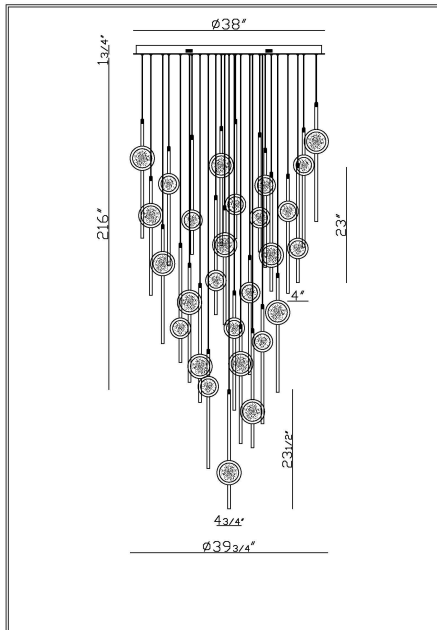

## BARLETTA, 26-LIGHT LED CHANDELIER

### PRODUCT DETAILS

No.	:	43890-019
Product Color	:	BLACK
Diameter	:	39.75"
Height	:	23.5"
Weight	:	134lbs

### LIGHT SOURCE DETAILS

Light Source Type	:	INTEGRATED LED
Input Voltage	:	120V
Bulb Voltage	:	120V
Socket Type	:	LED
Total Wattage	:	152W
Delivered Lumens	:	5300lm
Kelvin	:	3500K
CRI	:	90+
Dimmable	:	Yes

### TECHNICAL DETAILS

Hanging Support Type	:	WIRE
Hanging Support Length	:	216"
Canopy / Backplate Height	:	1.75"
Canopy / Backplate Dia.	:	37.75"
Location	:	dry
Title 24	:	Yes