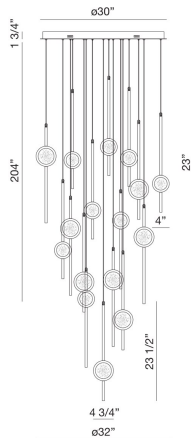

## BARLETTA, 16 LT LED CHANDELIER

### PRODUCT DETAILS

No.	:	39465-016
Product Color	:	BLACK ANODIZED ALUMINUM
Product Material	:	ALUMINUM
Shade / Accent Colour	:	BLACK
Shade / Accent Material	:	ALUMINUM
Diameter	:	32"
Height	:	23.5"
Weight	:	77.8lbs

### LIGHT SOURCE DETAILS

Light Source Type	:	INTEGRATED LED
Input Voltage	:	120V
Bulb Voltage	:	120V
Socket Type	:	LED
Total Wattage	:	90W
Delivered Lumens	:	3800lm
Kelvin	:	3500K
CRI	:	90
Dimmable	:	Yes

### TECHNICAL DETAILS

Hanging Support Type	:	WIRE
Hanging Support Length	:	204"
Canopy / Backplate Height	:	1.75"
Canopy / Backplate Dia.	:	30"