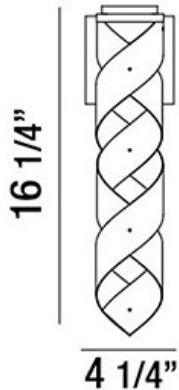

BANDERIA, WALL MOUNT

PRODUCT DETAILS

No.	:	30085-015
Product Color	:	BRONZE
Product Material	:	METAL
Shade / Accent Colour	:	BRONZE/GOLD
Shade / Accent Material	:	METAL RIBBONS
Width	:	4.25"
Height	:	16.25"
Ext	:	4.25"
Weight	:	2.4lbs

 4 1/4"

TECHNICAL DETAILS

Adjustable Lamp Head	:	No
Approval	:	

PROJECT INFORMATION

Job Name: Date: Type:

Comments: