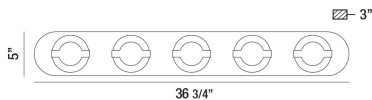

BALEWOOD, 37" VANITY LIGHT

PRODUCT DETAILS

No.	:	35666-011
Product Color	:	CHROME
Product Material	:	METAL
Shade / Accent Colour	:	FROSTED
Shade / Accent Material	:	ACRYLIC
Width	:	36.75"
Height	:	5"
Ext	:	3"
Weight	:	6.6lbs

LIGHT SOURCE DETAILS

Light Source Type	:	INTEGRATED LED
Input Voltage	:	120V
Bulb Voltage	:	120V
Total Wattage	:	35W
Initial Lumens	:	2800lm
Kelvin	:	3000K
CRI	:	90+
Dimmable	:	Yes

OPTIONS AVAILABLE

ITEM NO.	FINISH	SHADE
35666-011	CHROME	FROSTED

TECHNICAL DETAILS

Canopy / Backplate Length	:	33.5"
Canopy / Backplate Height	:	1.25"
Canopy / Backplate Width	:	4.5"
Location	:	DAMP
Approval	:	

PROJECT INFORMATION

 Job Name: Date: Type:

 Comments: