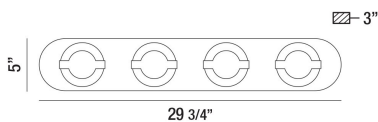

BALEWOOD, 29" VANITY LIGHT

PRODUCT DETAILS

No.	:	35665-014
Product Color	:	CHROME
Product Material	:	METAL
Shade / Accent Colour	:	FROSTED
Shade / Accent Material	:	ACRYLIC
Width	:	29.25"
Height	:	5"
Ext	:	3"
Weight	:	5lbs

LIGHT SOURCE DETAILS

Light Source Type	:	INTEGRATED LED
Input Voltage	:	120V
Bulb Voltage	:	120V
Total Wattage	:	28W
Initial Lumens	:	2240lm
Kelvin	:	3000K
CRI	:	90+
Dimmable	:	Yes

OPTIONS AVAILABLE

ITEM NO.	FINISH	SHADE
35665-014	CHROME	FROSTED

TECHNICAL DETAILS

Canopy / Backplate Length	:	26.5"
Canopy / Backplate Height	:	1.25"
Canopy / Backplate Width	:	4.5"
Location	:	DAMP
Approval	:	

PROJECT INFORMATION

 Job Name: Date: Type:

 Comments: