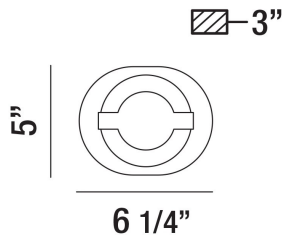

BALEWOOD, WALL MOUNT

PRODUCT DETAILS

No.	:	35663-010
Product Color	:	CHROME
Product Material	:	METAL
Shade / Accent Colour	:	FROSTED
Shade / Accent Material	:	ACRYLIC
Width	:	6.25"
Height	:	5"
Ext	:	3"
Weight	:	1.5lbs

LIGHT SOURCE DETAILS

Light Source Type	:	INTEGRATED LED
Input Voltage	:	120V
Bulb Voltage	:	120V
Total Wattage	:	7W
Initial Lumens	:	560lm
Kelvin	:	3000K
CRI	:	90+
Dimmable	:	Yes

OPTIONS AVAILABLE

ITEM NO.	FINISH	SHADE
35663-010	CHROME	FROSTED

TECHNICAL DETAILS

Canopy / Backplate Length	:	4.5"
Canopy / Backplate Height	:	1.25"
Canopy / Backplate Width	:	4.5"
Mounting	:	Up or Down
Location	:	DAMP
Approval	:	

PROJECT INFORMATION

 Job Name: Date: Type: