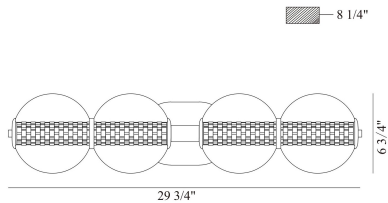

ATOMO, 4-LIGHT 30IN INTEGRATED LED VANITY

OPTIONS AVAILABLE

ITEM NO.	FINISH	SHADE
46810-014	CHROME	CLEAR
46810-025	GOLD	CLEAR

PRODUCT DETAILS

No.	:	46810-014
Product Color	:	CHROME
Product Material	:	METAL
Shade / Accent Colour	:	CLEAR
Shade / Accent Material	:	GLASS
Length	:	29.75"
Width	:	29.75"
Height	:	6.75"
Overall Height	:	8.3"
Ext	:	8.25"
Weight	:	6.5LBS
Shade Length	:	13.25"
Shade Width	:	2.5"
Shade Height	:	1.25"
Shade Diameter	:	6.7"

LIGHT SOURCE DETAILS

Number of Bulbs	:	4 / 4
Light Source	:	LED / LED
Light Source Type	:	LED / INTEGRATED LED
Input Voltage	:	/ V
Bulb Voltage	:	120 / 120V
Socket Type	:	/ INTEGRATED
Wattage	:	18.5 / 18.5W
Total Wattage	:	18.5 / 18.5W
Delivered Lumens	:	1782 / 1782LM
Kelvin	:	3000 / 3000K
CRI	:	90 / 90
Bulb Included	:	YES / YES
Dimmable	:	YES / YES

TECHNICAL DETAILS

Hanging Support Type	:	J-BOX
Canopy / Backplate Length	:	7.75"
Canopy / Backplate Height	:	1.25"
Canopy / Backplate Width	:	5.25"
IP Rating	:	IP44
Location	:	DRY
Beam Angle	:	360

PROJECT INFORMATION