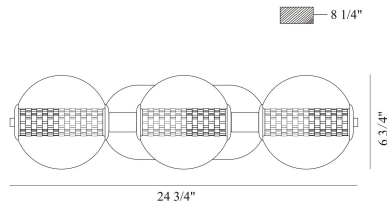

## ATOMO, 3-LIGHT 25IN INTEGRATED LED VANITY

### PRODUCT DETAILS

No.	:	46809-018
Product Color	:	CHROME
Product Material	:	METAL
Shade / Accent Colour	:	CLEAR
Shade / Accent Material	:	GLASS
Length	:	24.75"
Width	:	24.75"
Height	:	6.75"
Overall Height	:	9.3"
Ext	:	8.25"
Weight	:	7.2LBS
Shade Length	:	13.25"
Shade Width	:	2.5"
Shade Height	:	1.25"
Shade Diameter	:	6.7"

### TECHNICAL DETAILS

Hanging Support Type	:	J-BOX
Canopy / Backplate Length	:	11.75"
Canopy / Backplate Height	:	1.25"
Canopy / Backplate Width	:	5.25"
IP Rating	:	IP44
Location	:	DRY
Beam Angle	:	360