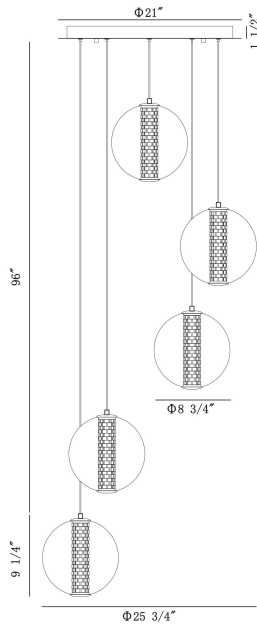

ATOMO, ATOMO, 5LT PD

PRODUCT DETAILS

No.	:	45737-022
Product Color	:	gold
Product Material	:	Iron
Shade / Accent Colour	:	smoke
Shade / Accent Material	:	Alu+Glass+Acrylic
Diameter	:	25.75"
Height	:	9.25"
Overall Height	:	106.5"
Weight	:	18.5lbs
Shade Height	:	9.25"
Shade Diameter	:	8.75"

LIGHT SOURCE DETAILS

Number of Bulbs	:	5
Light Source	:	LED
Light Source Type	:	LED
Input Voltage	:	120V
Bulb Voltage	:	36V
Socket Type	:	LED
Wattage	:	35W
Total Wattage	:	37W
Delivered Lumens	:	883lm
Kelvin	:	3000K
CRI	:	90
Bulb Included	:	Yes
Dimmable	:	Yes

OPTIONS AVAILABLE

ITEM NO.	FINISH	SHADE
45737-015	Chrome	Clear
45737-022	gold	smoke

TECHNICAL DETAILS

Light Direction	:	Up and Down
Hanging Support Type	:	AIRCRAFT CABLE
Hanging Support Length	:	96"
Canopy / Backplate Height	:	1.25"
Canopy / Backplate Dia.	:	21"
Location	:	Dry