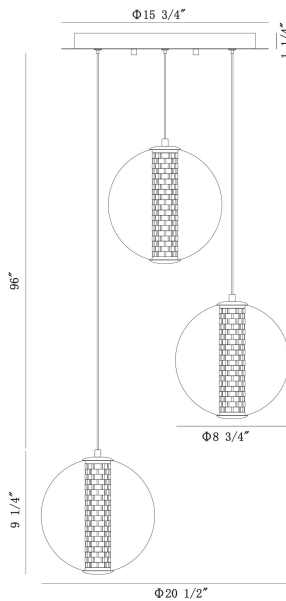

### PRODUCT DETAILS

No.	:	45736-018
Product Color	:	Chrome
Product Material	:	Iron
Shade / Accent Colour	:	Clear
Shade / Accent Material	:	Alu+Glass+Acrylic
Diameter	:	20.5"
Height	:	9.25"
Overall Height	:	106.5"
Weight	:	10.7lbs
Shade Height	:	9.25"
Shade Diameter	:	8.75"

### TECHNICAL DETAILS

Light Direction	:	Up and Down
Hanging Support Type	:	AIRCRAFT CABLE
Hanging Support Length	:	96"
Canopy / Backplate Height	:	1.25"
Canopy / Backplate Dia.	:	15.75"
Location	:	Dry